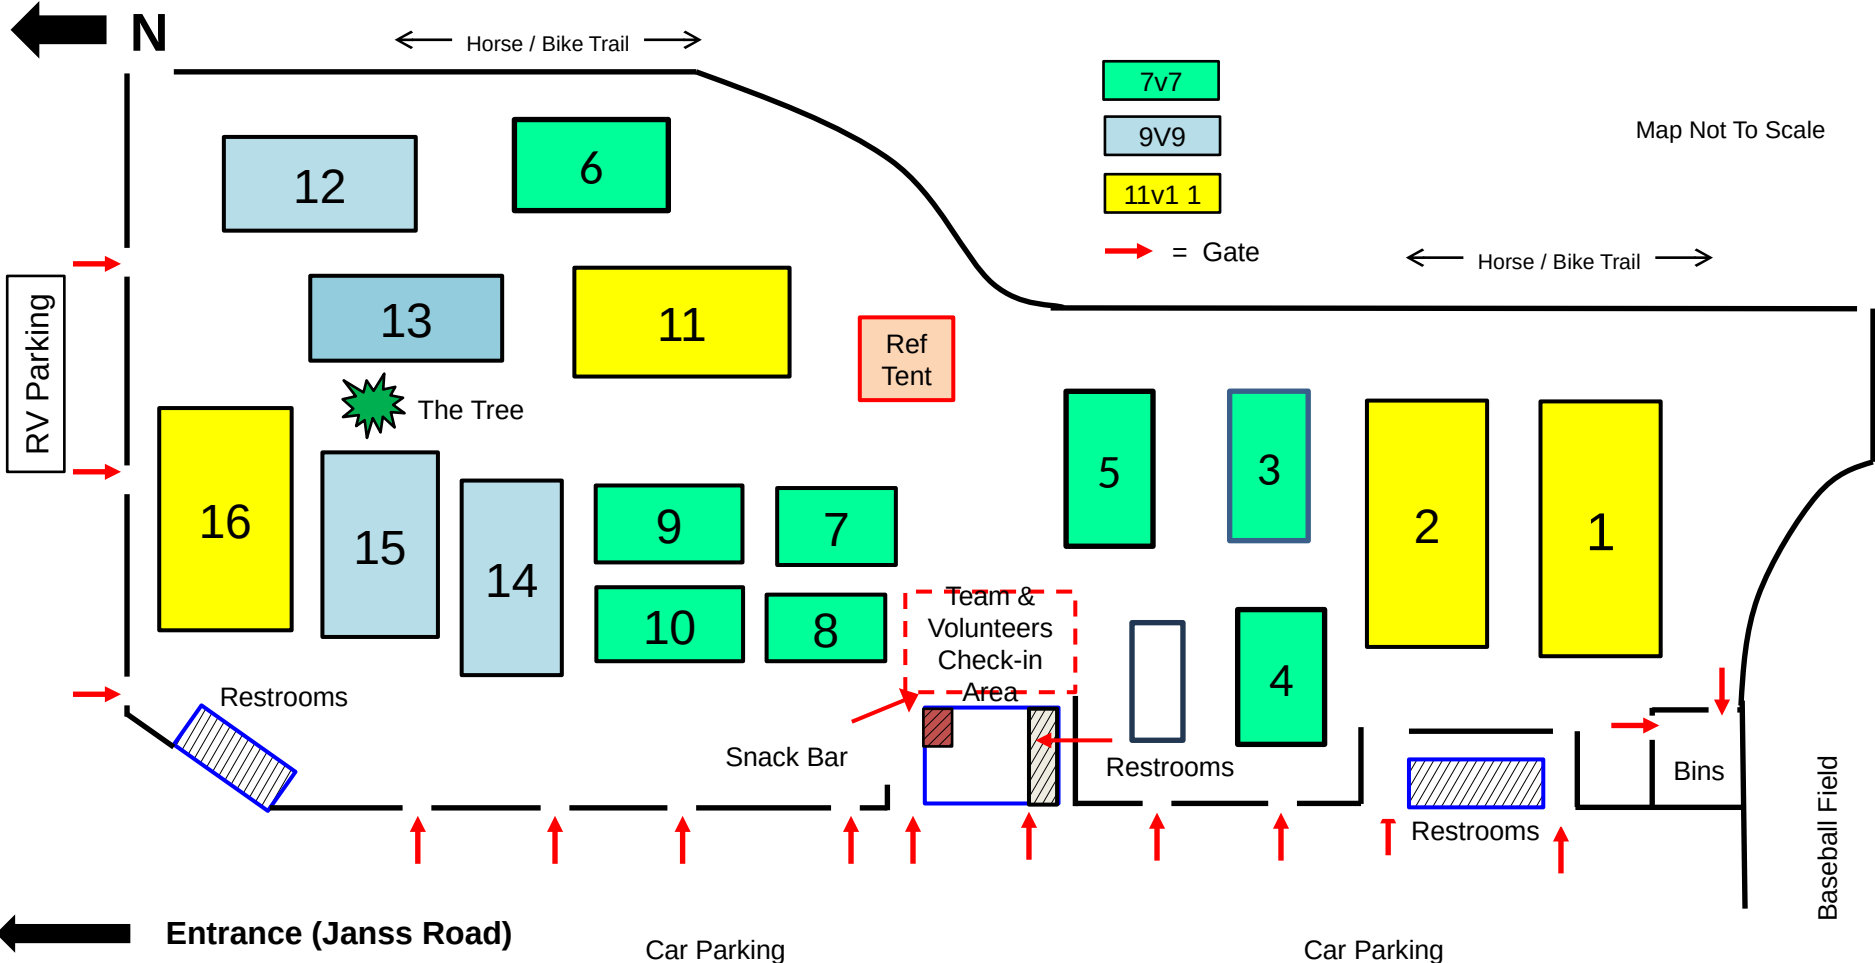

AYSO 10e League Playoffs
Dec.2-3, 2023

Map Not To Scale

7v7

9v9

11v11

→ = Gate

← Horse / Bike Trail →

RV Parking

The Tree

Ref Tent

Team & Volunteers
Check-in
Area

Snack Bar

Restrooms

Restrooms

Restrooms

Bins

Baseball Field

Entrance (Janss Road)

Car Parking

Car Parking